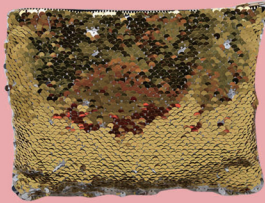

Rectangle Fridge Magnet
Item No.: TBX-CX/TBX-CD
Size: 5.5*3cm/6.8*4.8cm

Ceramic Fridge Magnet-Rectangle
Item No.: TBXT-C
Size: 80*60*6mm

Ceramic Fridge Magnet-Square
Item No.: TBXT-Z
Size: 56*56*6mm

Ceramic Fridge Magnet-Round
Item No.: TBXT-Y
Size: 67*67*6mm

Sequin Makeup Bag / Pencil Case
(Gold/Silver, 16.5*20.5cm)

Item No.: TLPBD-G

Sequin Makeup Bag / Pencil Case
(Red/Silver, 16.5*20.5cm)

Item No.: TLPBD-R

Sequin Pillow Cover (Heart)

Item No.: TSXBZ

Size: 40*43cm