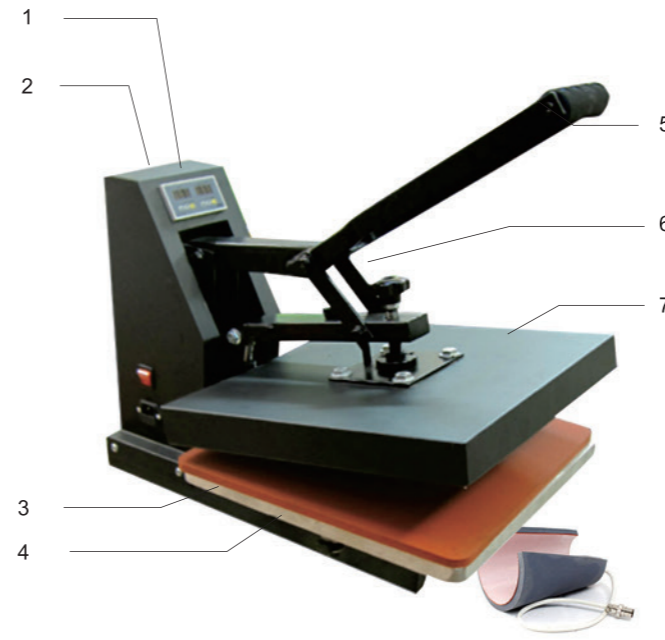

Flat Clamshell Press

Item No:TSB3D

Product Instruction:

• Structure:

1 Temperature Controller	5 Pressure Handle
2 Time Controller	6 Pressure-adjusting Knot
3 Silicon Flat Mat	7 Heat Platen
4 Work Table	

• Description:

Voltage:220V/110V
Color:Black
Dimension:38cmx38cm
Temperature&Time
Textile:180°C 100-120S
Tile:180°C 240-360S
Packing:carton packing
Weight:30Kg

Gadgets:180°C 100-120S
Cotton T-shirts:180°C 15-25S
Package Size:730X490X490mm

Flat heating can transfer images onto flat materials including T-shirts,puzzles,tiles,mouse pads,glass and cutting boards,etc.

The flat clamshell press boasts the advantages of simple operation,perfect printing effect, competitive price,durable structure and elegant appearance.