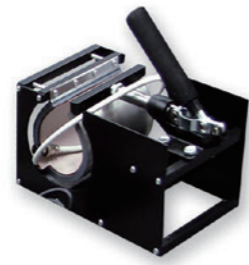

Digital Flat Heat Press
size: 30 x 38cm
Item No.: TSD71

Machines & Accessories

Pneumatic Press & Accessories

Shot Glass Heater
Item No.:TSPJB9
(for 1.5oz mug)

Mini Mug Heater
Item No.: TSPJPI0
(for 302 mug)

Silicon Plate Mat I / II
Item No.: TOPJP1/TOPJP2
For 7.5" / 10" Plates

Digital Control Box
Item No.:TSDCB

Mug Press Attachment
Item No.:TSPJB7

Silicon Cap Mat
Item No.:TSPJM1
Size: 8.5cmx14cm

Digital Silicon Plate Mat I / II
Item No.: TSPJP3 /TSPJP4
For 7.5" / 10" Plates