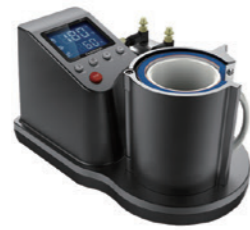

Digital Mug Press -Pneumatic
Heater size: with ϕ 7.5- ϕ 9.0cm
Item No.: TSB03Q

Machines & Accessories

Mug Press & Combo Press