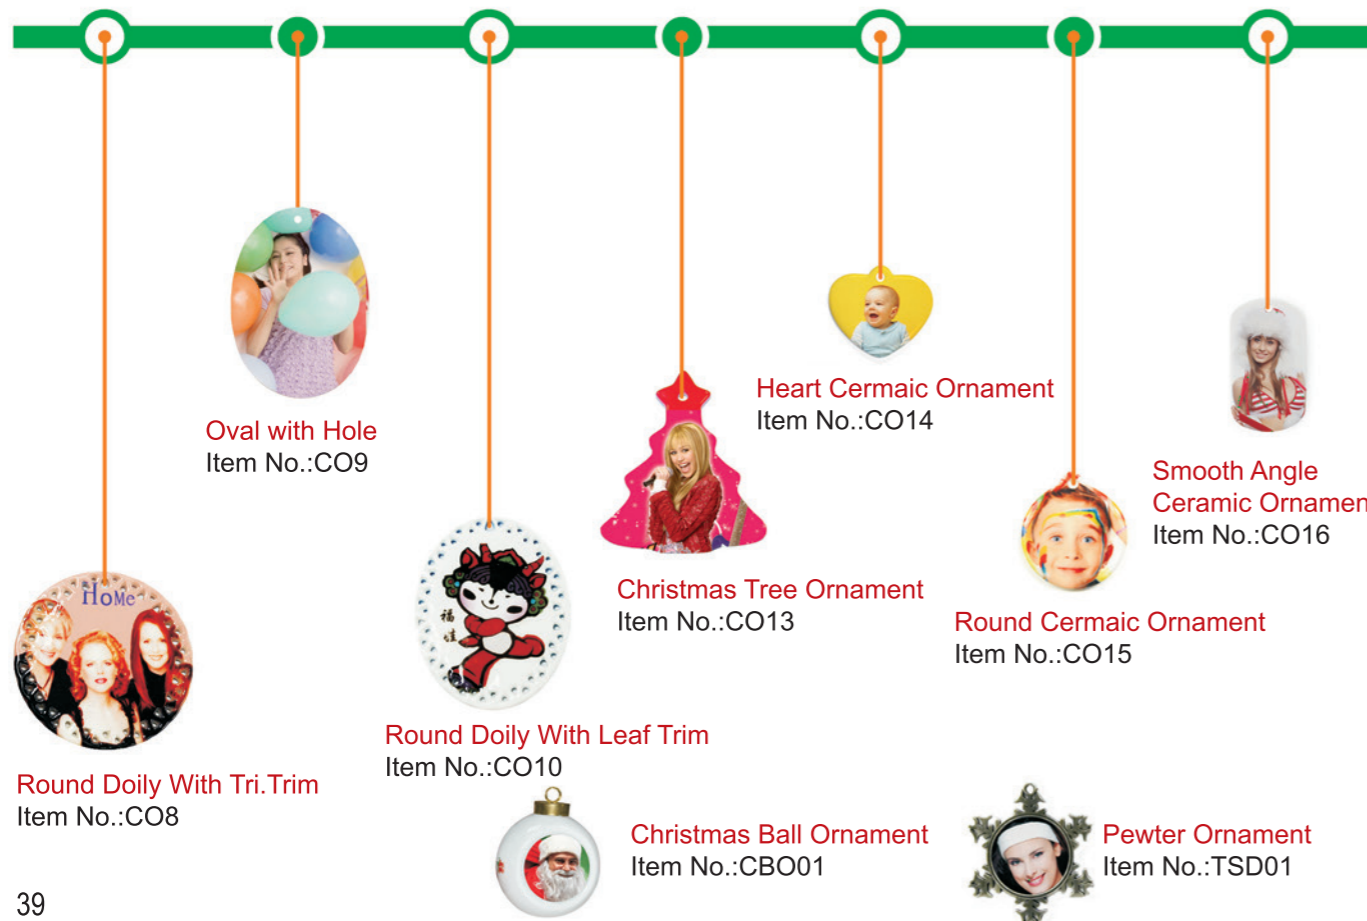

Round with Hole
Item No.:CO3

Round Doily
with Leaf Trim
Item No.:CO6

Round Doily With Tri.Trim
Item No.:CO8

Oval with Hole
Item No.:CO9

Christmas Tree Ornament
Item No.:CO13

Heart Cermaic Ornament
Item No.:CO14

Round Cermaic Ornament
Item No.:CO15

Smooth Angle
Ceramic Ornament
Item No.:CO16

Christmas Ball Ornament
Item No.:CBO01

Pewter Ornament
Item No.:TSD01