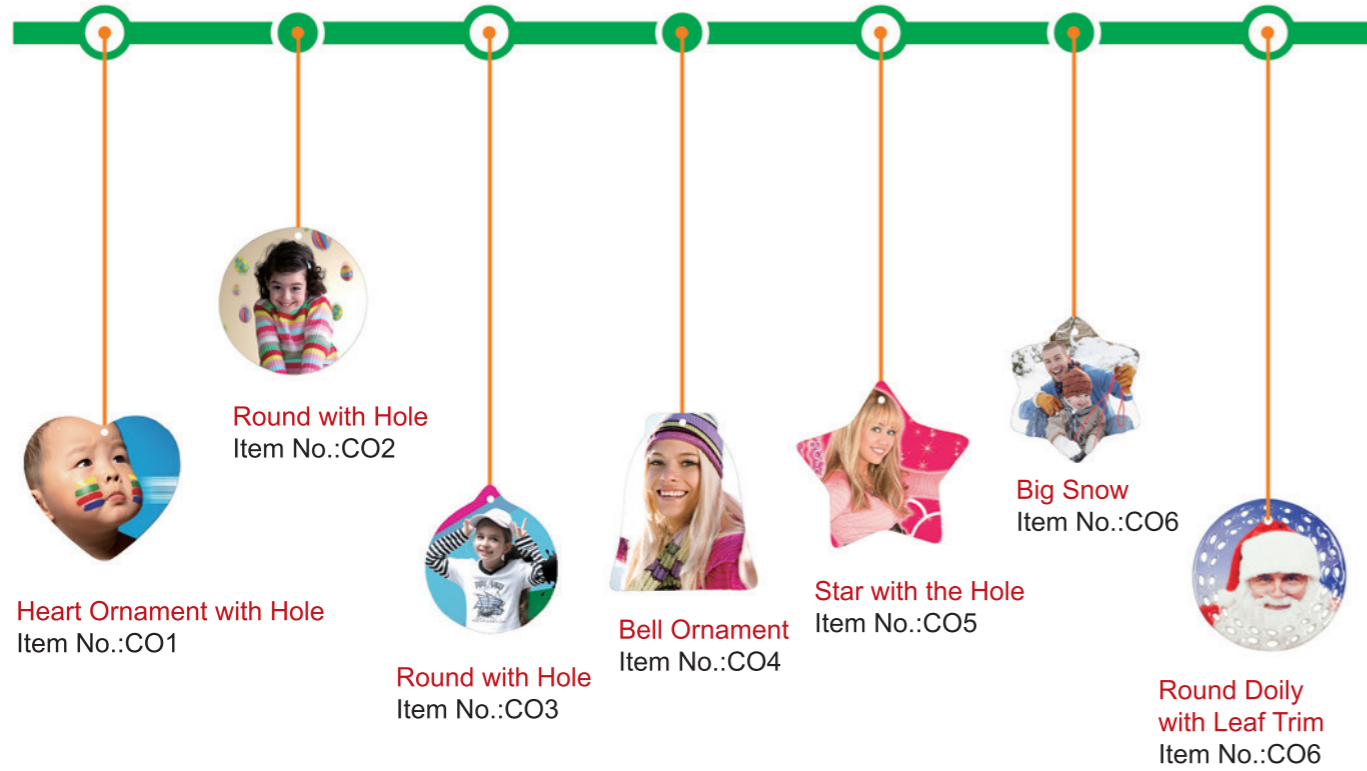

Decorational Gadgets

Ceramic Ornaments for Christmas

CERAMIC BLANKS

Heart Ornament with Hole
Item No.:CO1

Round with Hole
Item No.:CO2

Bell Ornament
Item No.:CO4

Star with the Hole
Item No.:CO5

Big Snow
Item No.:CO6