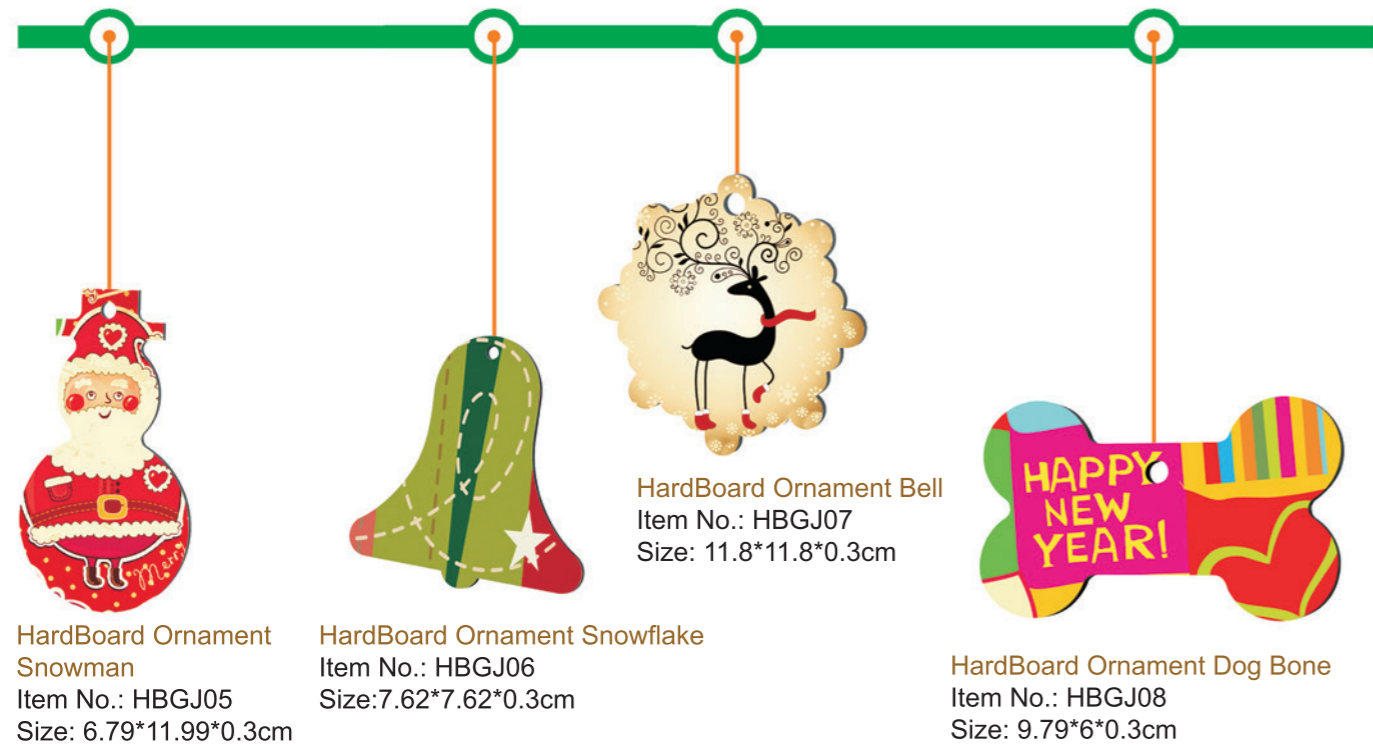

HB Key Ring (Barrel)
Item No.: HBKC12
Size:40.1*56mm

HB Key Ring (Lover Hands)
Item No.: HBKC13
Size: 6.95*10*0.3cm

HB Key Ring (Lover Hearts)
Item No.: HBKC14
Size: 4.36*12.57*0.3cm

HardBoard Series

HB ORNAMENTS

HardBoard Ornament Oval
Item No.: HBGJ01
Size: 6*7.62*0.3cm

HardBoard Ornament Polygon
Item No.: HBGJ02
Size: 7.62*7.62*0.3cm

HardBoard Ornament Tree
Item No.: HBGJ03
Size: 7.62*10.16*0.3cm

HardBoard Ornament Ball
Item No.: HBGJ04
Size: 7.62*0.3cm